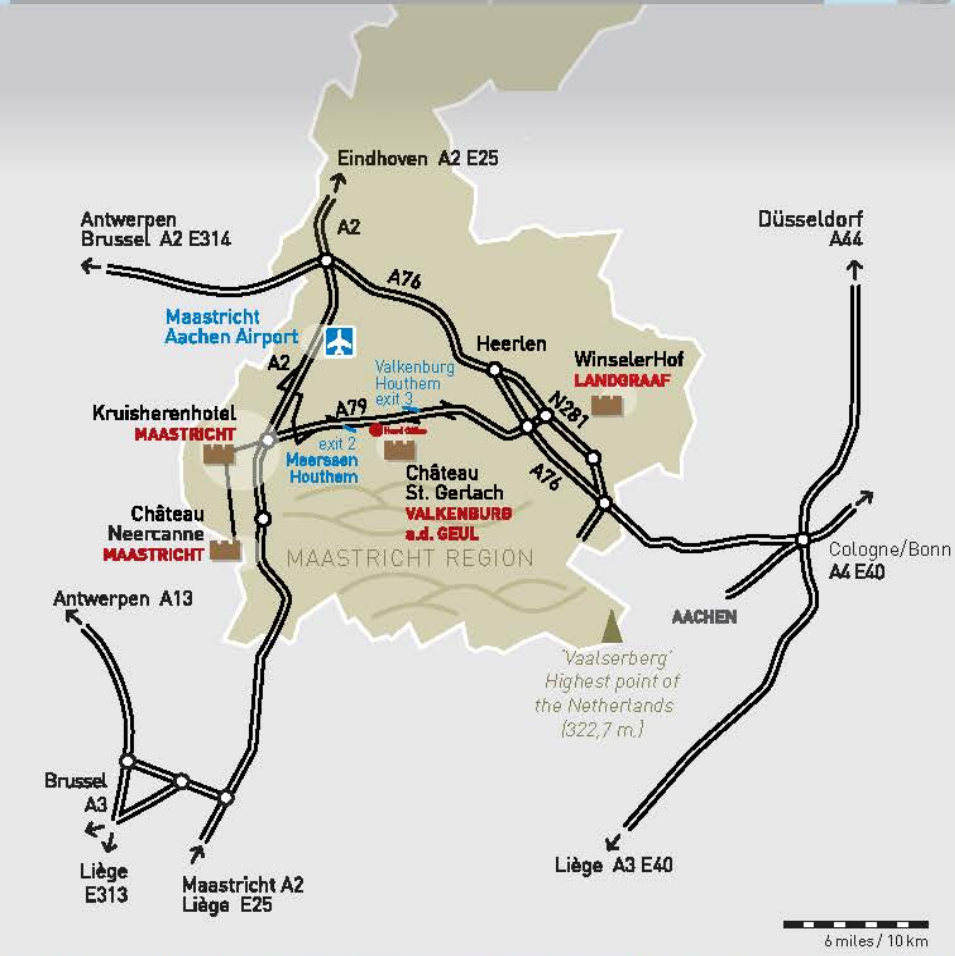

Kijk voor een uitgebreide routebeschrijving op www.chateauhotels.nl

The estates can be reached from all points of the compass, with easy access by road, rail and air. See the route description at www.chateauhotels.nl

Train connection:

- Maastricht-Liège / Brussel-Paris
- Maastricht-Valkenburg-Heerlen / Aachen-Cologne
- Maastricht-Eindhoven-Amsterdam

Airports:

- Maastricht MST (9 miles / 14 km)
- Liège LGW (26 miles / 42 km)
- Eindhoven EIN (53 miles / 85 km)
- Düsseldorf DUS (65 miles / 105 km)
- Cologne/Bonn CGN (68 miles / 109 km)
- Antwerpen/Deurne ANR (75 miles / 120 km)
- Brussel/Zaventem BRU (75 miles / 120 km)
- Charleroi/Brussel South CRL (80 miles / 129 km)
- Amsterdam AMS (134 miles / 215 km)

www.facebook.com/chateauhotels
@chateauhotels